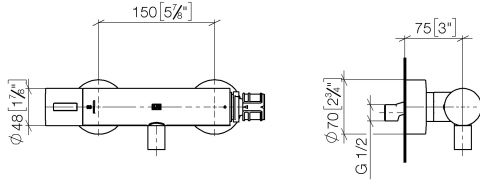

TARA Shower thermostat - Chrome

TARA

ST 060 113 5892

ST 060 113 5892

mm [inches]

TARA Shower thermostat - Chrome

TARA

ST 060 113 5892

ST 060 113 5892

- slide-on rosettes Ø 70 mm
- gauge 150 mm - 13 mm
- 3/8" shower outlet
- with volume control

Intrinsic protection against back flow.

Intrinsic protection against back flow.

	Chrome	34 443 979-00
	Brushed Platinum	34 443 979-06
	Platinum	34 443 979-08
	Dark Chrome	34 443 979-19
	Brushed Durabronz (23kt Gold)	34 443 979-28
	Matte Black	34 443 979-33
	Brushed Champagne (22kt Gold)	34 443 979-46
	Champagne (22kt Gold)	34 443 979-47
	Brushed Chrome	34 443 979-93
	Brushed Dark Platinum	34 443 979-99

ST 060 113 5892

ST 060 113 5892

mm [inches]

Flow rate chart

Certificates

Belgaqua_22_281_2 LGA_29986.
7_5.

WRAS_2204005.

ST 060 113 5892